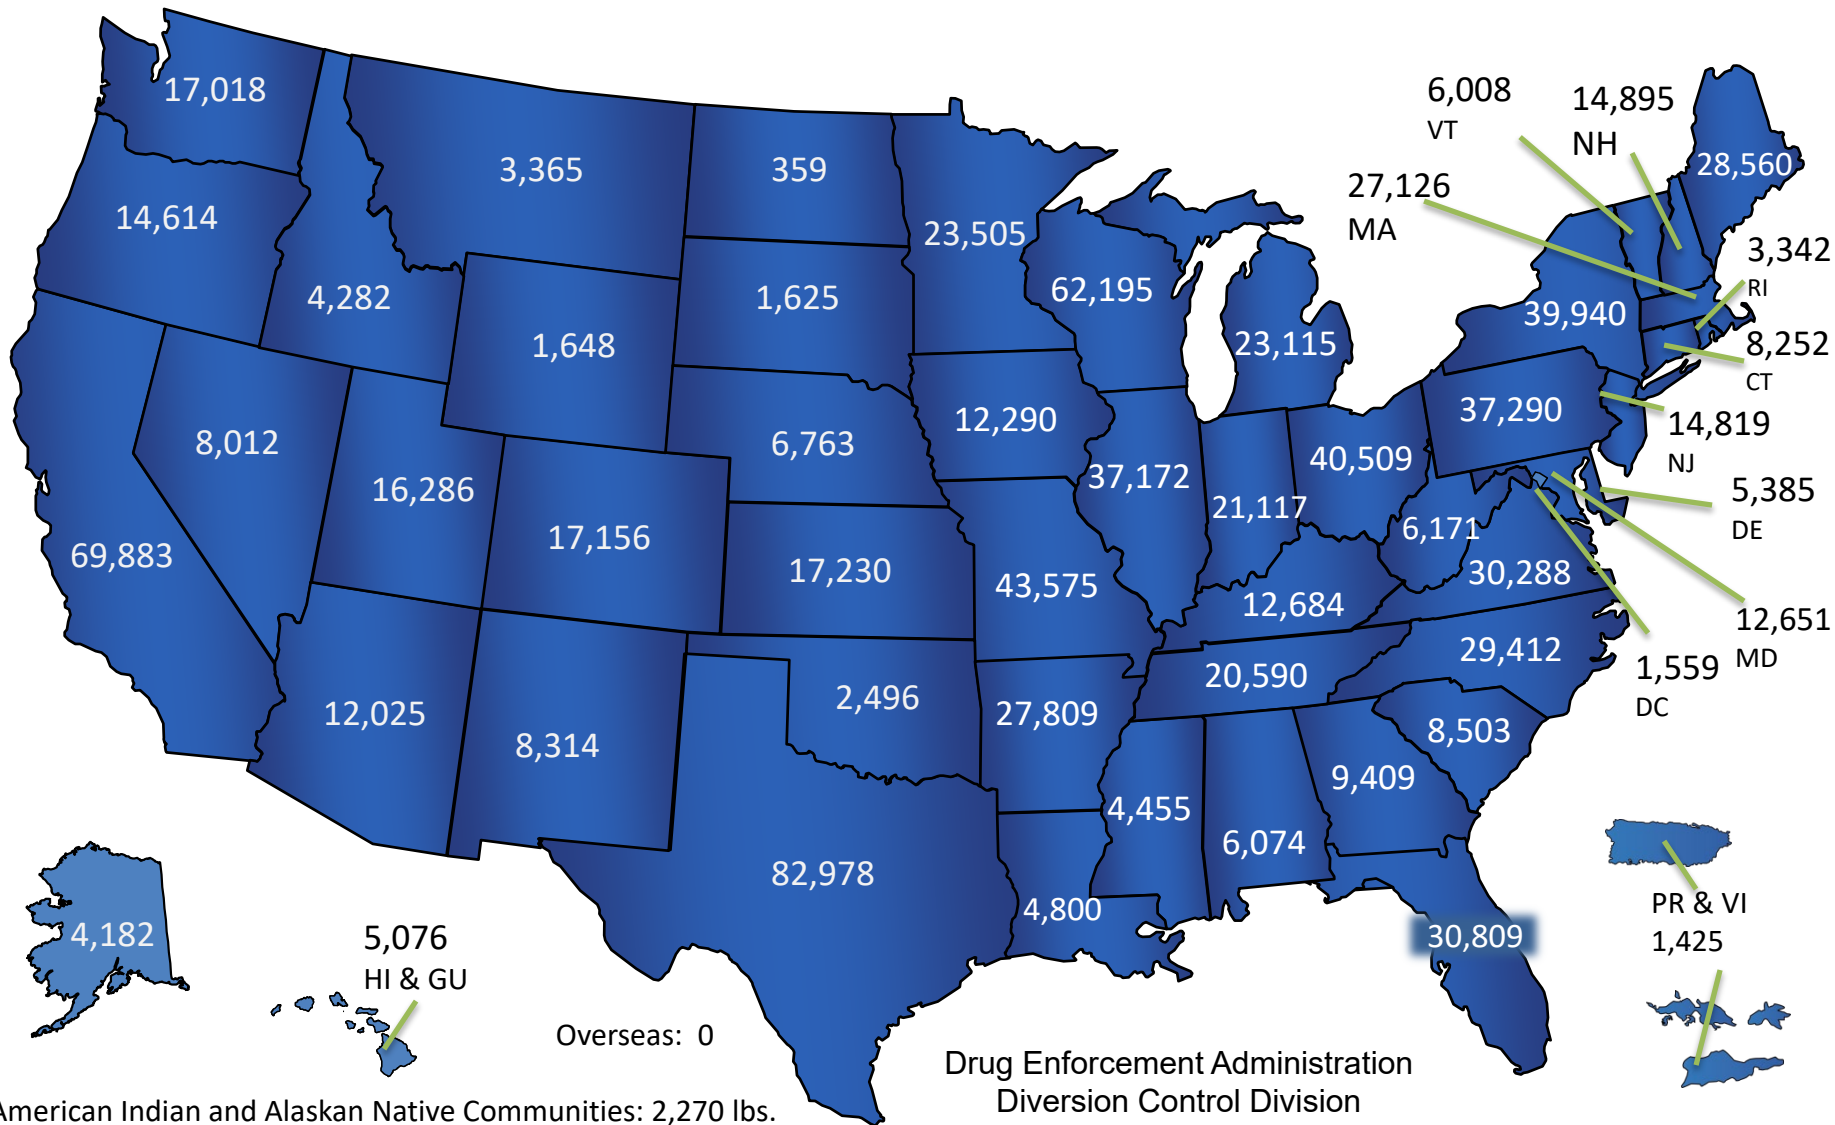

15th National Take Back Day

April 28, 2018

DRUG ENFORCEMENT
ADMINISTRATION
DIVERSION CONTROL DIVISION

15th National Take Back Day: April 28, 2018

Total Law Enforcement Participation: 4,683

*American Indian and Alaskan Native Communities: 80 Partners

Drug Enforcement Administration
Diversion Control Division

15th National Take Back Day: April 28, 2018

Total Collection Sites: 5,842

*American Indian and Alaskan Native Communities: 142 sites

Drug Enforcement Administration
Diversion Control Division

15th National Take Back Day: April 28, 2018

Total Weight Collected: 949,046 lbs. (474.5 Tons)

*American Indian and Alaskan Native Communities: 2,270 lbs.

Drug Enforcement Administration
Diversion Control Division

National Take Back I-XV Totals:

Total Weight Collected: 9,964,714 (4,982 Tons)