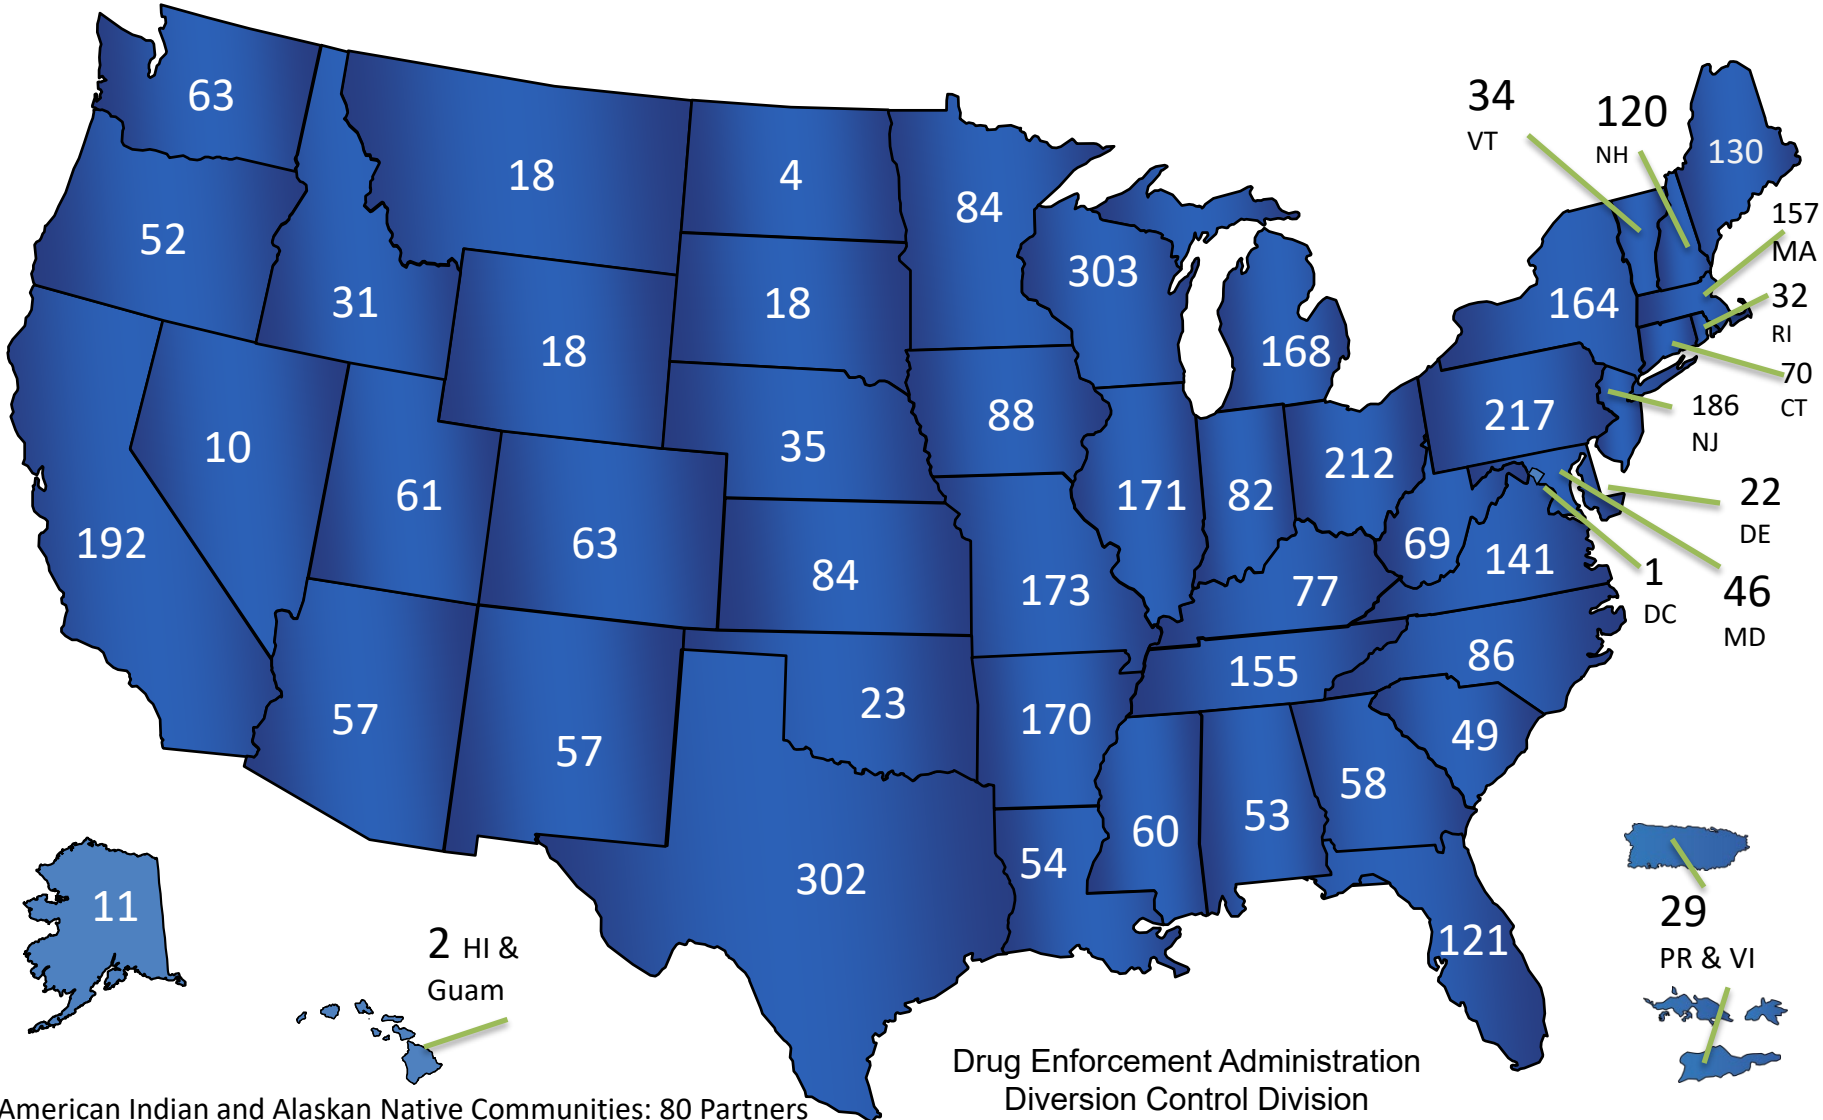

15th National Take Back Day

April 28, 2018

DRUG ENFORCEMENT
ADMINISTRATION
DIVERSION CONTROL DIVISION

15th National Take Back Day: April 28, 2018

Total Law Enforcement Participation: 4,683

*American Indian and Alaskan Native Communities: 80 Partners

Drug Enforcement Administration
Diversion Control Division

15th National Take Back Day: April 28, 2018

Total Collection Sites: 5,842

*American Indian and Alaskan Native Communities: 142 sites

Drug Enforcement Administration
Diversion Control Division

15th National Take Back Day: April 28, 2018

Total Weight Collected: 949,046 lbs. (474.5 Tons)

*American Indian and Alaskan Native Communities: 2,270 lbs.

Drug Enforcement Administration
Diversion Control Division

National Take Back I-XV Totals:

Total Weight Collected: 9,964,714 (4,982 Tons)