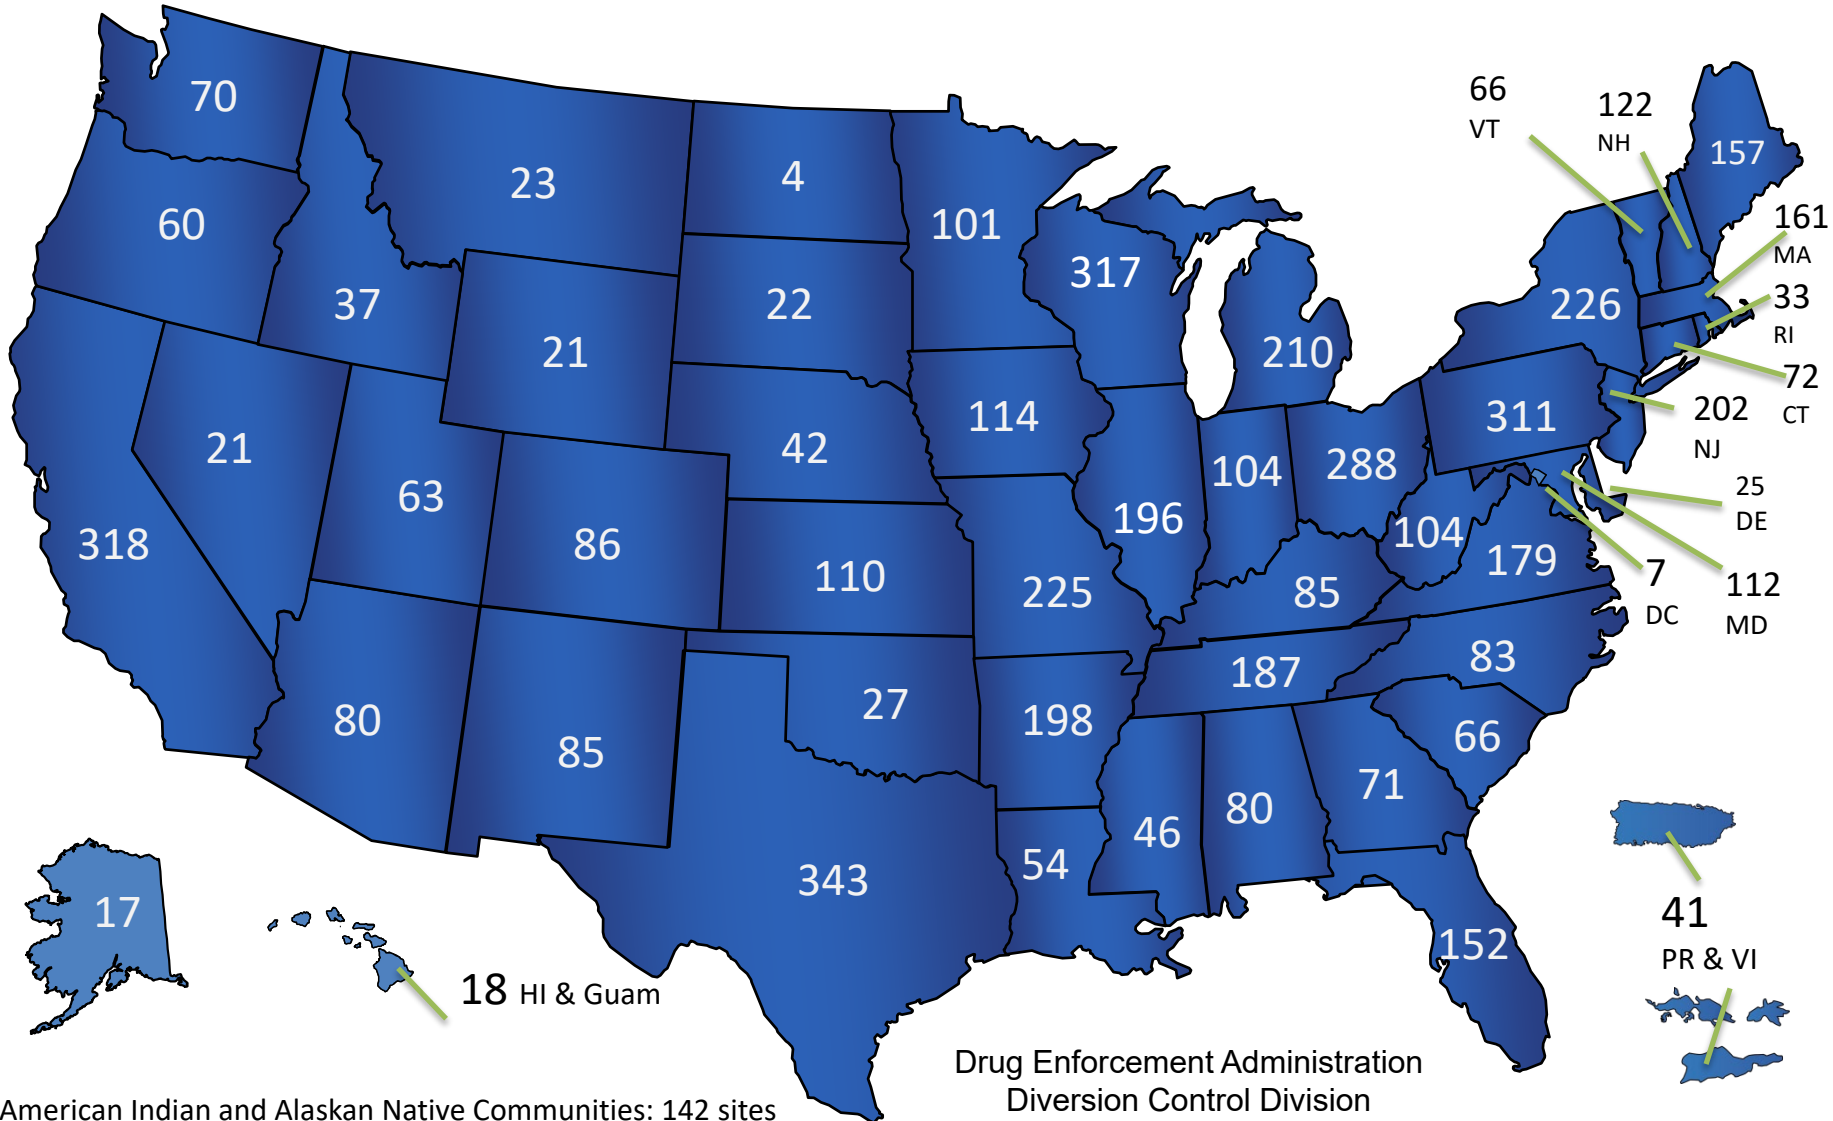

15th National Take Back Day

April 28, 2018

DRUG ENFORCEMENT
ADMINISTRATION
DIVERSION CONTROL DIVISION

15th National Take Back Day: April 28, 2018

Total Law Enforcement Participation: 4,683

*American Indian and Alaskan Native Communities: 80 Partners

Drug Enforcement Administration
Diversion Control Division

15th National Take Back Day: April 28, 2018

Total Collection Sites: 5,842

*American Indian and Alaskan Native Communities: 142 sites

Drug Enforcement Administration
Diversion Control Division

15th National Take Back Day: April 28, 2018

Total Weight Collected: 949,046 lbs. (474.5 Tons)

*American Indian and Alaskan Native Communities: 2,270 lbs.

Drug Enforcement Administration
Diversion Control Division

National Take Back I-XV Totals:

Total Weight Collected: 9,964,714 (4,982 Tons)